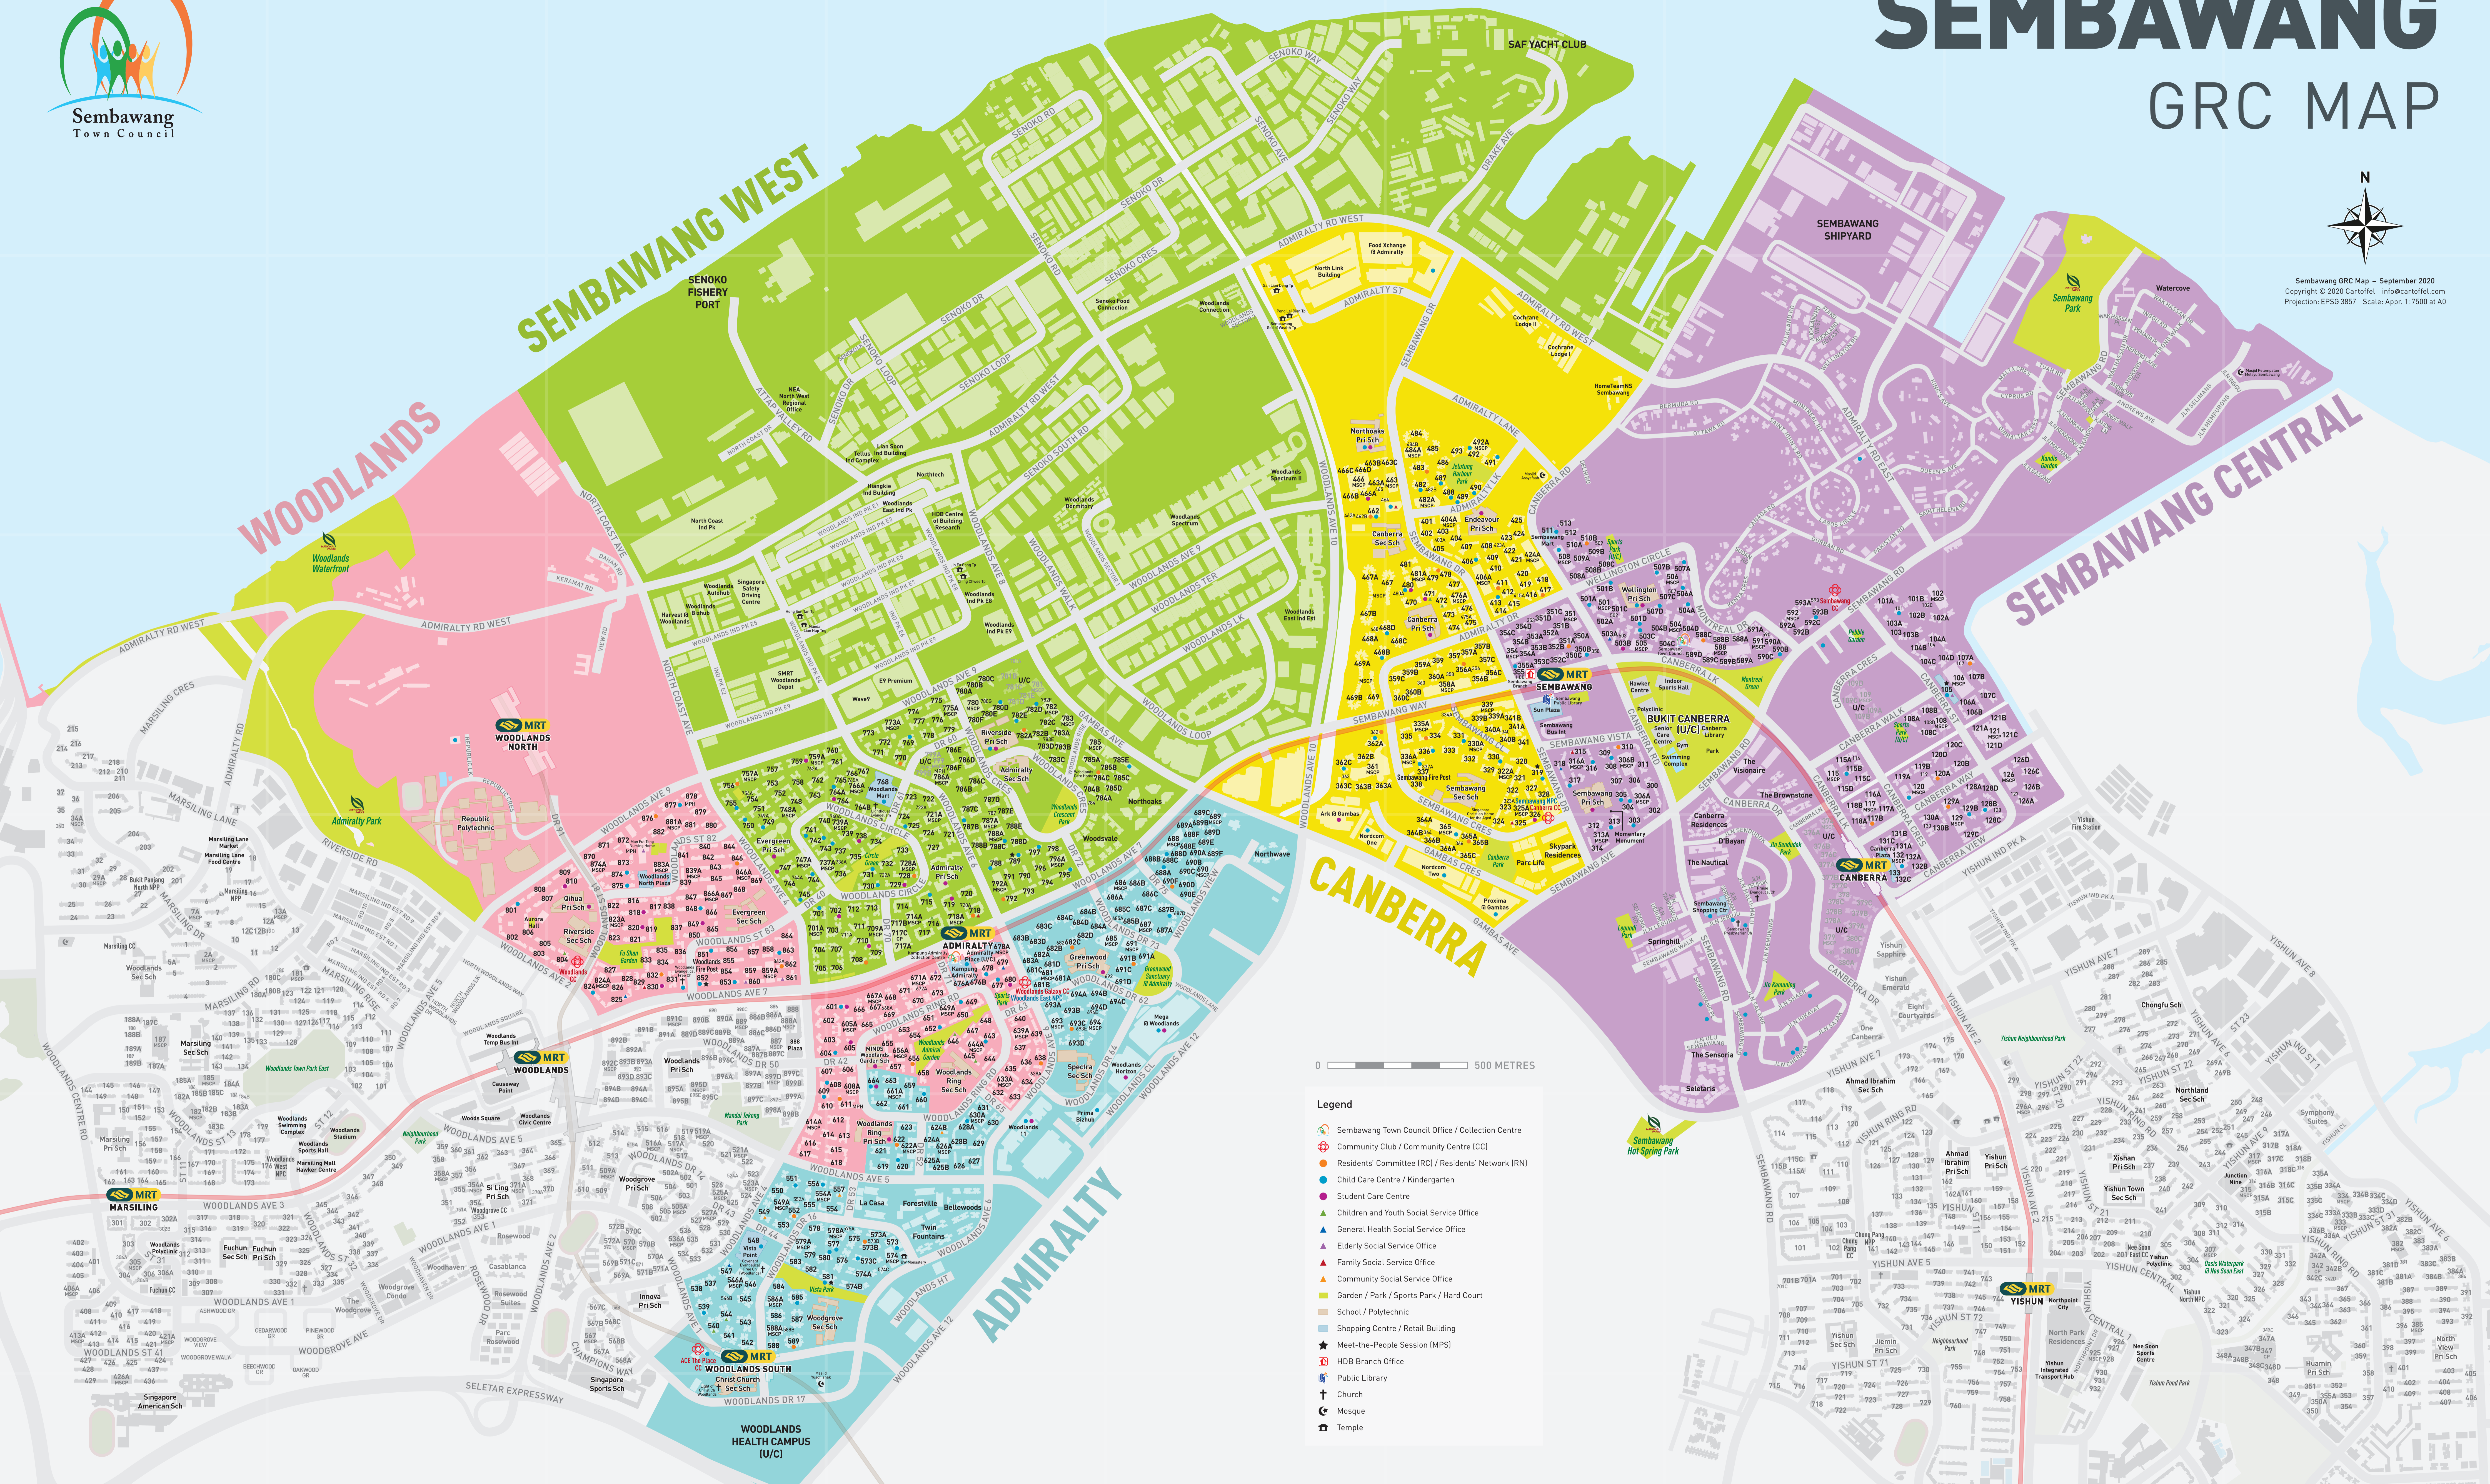

SEMBAWANG GRC MAP

0 500 METRES

Legend

- Sembawang Town Council Office / Collection Centre
- Community Club / Community Centre (CC)
- Residents' Committee (RC) / Residents' Network (RN)
- Child Care Centre / Kindergarten
- Student Care Centre
- Children and Youth Social Service Office
- General Health Social Service Office
- Elderly Social Service Office
- Family Social Service Office
- Community Social Service Office
- Garden / Park / Sports Park / Hard Court
- School / Polytechnic
- Shopping Centre / Retail Building
- Meet-the-People Session (MPS)
- HDB Branch Office
- Public Library
- Church
- Mosque
- Temple

Ms Mariam Jaafar 佳藜梅
MP for Sembawang GRC (Woodlands)
Vice-Chairman of Sembawang Town Council
@ woodlands@pap.org.sg
f Mariam Jaafar @ 1mariamjaafar
Blk 852 Woodlands St 83
#01-102 Singapore 730852 Tel: 6369 8321
MPS Every Monday, 7.30pm to 9.00pm
(Except Eve of Public Holidays and Public Holidays)

Mr Vikram Nair 维凯
MP for Sembawang GRC (Admiralty)
Chairman of Sembawang Town Council
@ admiralty.sembawang@gmail.com
f Vikram Nair @ vikramnair18
Blk 581 Woodlands Dr 16
#01-486 Singapore 730581 Tel: 8932 8125 / 8932 8145
MPS Every Tuesday, 7.30pm to 9.30pm
(Except Eve of Public Holidays and Public Holidays)

Ms Poh Li San 傅丽珊
MP for Sembawang GRC (Sembawang West)
Vice-Chairman of Sembawang Town Council
@ sembawang.mps@pap.org.sg
f Poh Li San @ pohlisian
Blk 789 Woodlands Ave 6
#01-633 Singapore 730789 Tel: 6363 7978
MPS Every Wednesday, 7.30pm to 9.00pm
(Except Eve of Public Holidays and Public Holidays)

Dr Lim Wee Kiak, PBM 林伟杰医生
MP for Sembawang GRC (Canberra)
@ limweekiak@gmail.com / canberra.mps@pap.org.sg
f Dr Lim Wee Kiak @ limweekiak
Blk 319 Sembawang Cl
#01-14 Singapore 750319 Tel: 6754 2141
MPS Every Monday, 7.30pm to 9.30pm
(Except Eve of PHS, Public Holidays and the 5th Monday of every month)

Mr Ong Ye Kung 王乙康
Minister for Transport
MP for Sembawang GRC (Sembawang Central)
@ ongyekung@gmail.com
f Ong Ye Kung @ ongyekung
Blk 105 Canberra St
#03-01 Singapore 750105 Tel: 6200 1131
MPS Every Wednesday, 7.30pm to 9.30pm
(Except Eve of Public Holidays and Public Holidays)